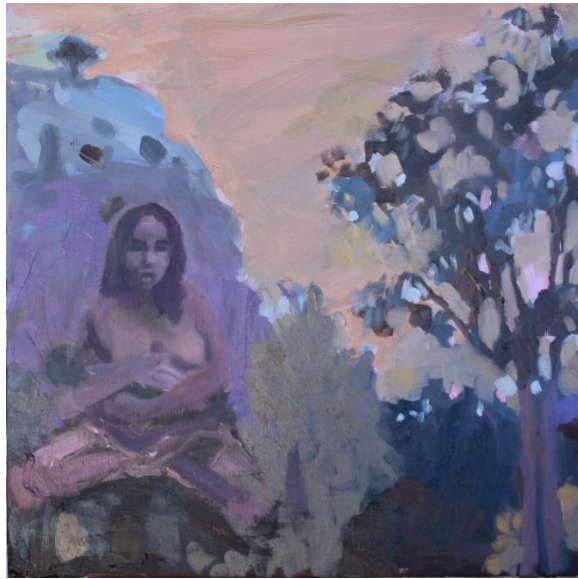

Begged the Sky

30 x 30cm

Oil on linen

$460