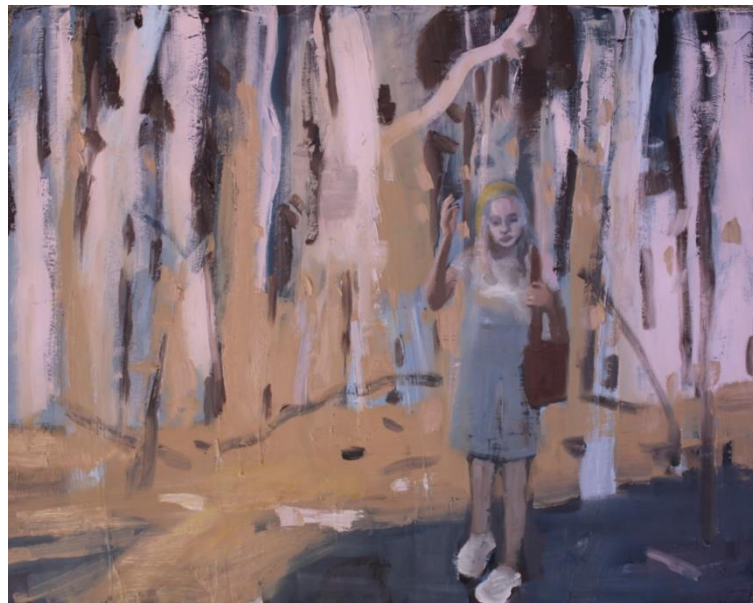

# NEW GROUND - PATRICE WILLS

Patrice paints her connection to people and places resulting in emotive moody work that aims to capture all that has been seen and felt. Her work is an exploration of the psyche's relationship to place, through the interconnectedness of the figure and the landscape. Patrice draws upon plein air studies of wild Australian landscapes that become inseparable from the reality of being human.

*'New Ground' presents a body of work that emerged from time spent on Wiradjuri country in the central west of NSW. Patrice worked en plein air and then informed by field studies responded to the landscape and history of the area to explore issues of identity, displacement, and mortality, through the imagery of women and children.*

*Begged the Sky*

30 x 30cm

Oil on linen

\$460

*Child of Mine*

40 x 40 cm

Oil on wood

**SOLD**

*End Game*

50 x 40 cm

Oil on linen

\$680

*New Ground*

50 x 40 cm

Oil on wood

\$680