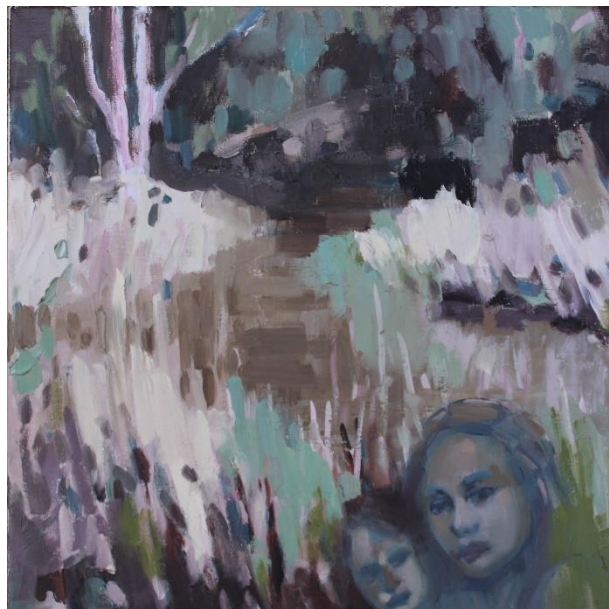

Love Looks Like
30 x 30cm
Oil on linen
$460