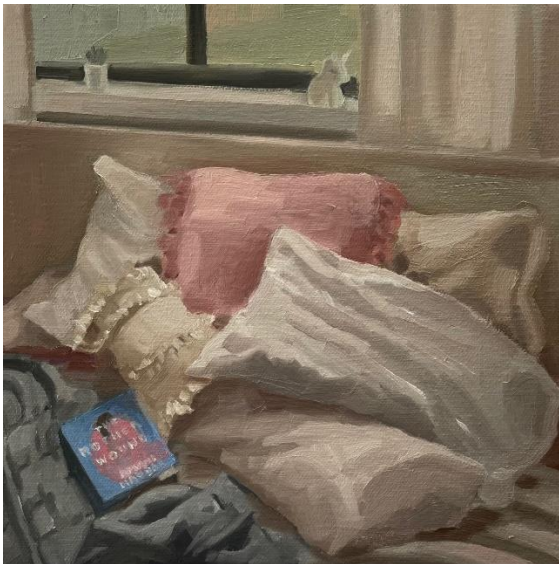

HOMEBODY

This mini release of work was created during a down time when we were unable to travel or roam the land, due to the pandemic restrictions. I eased into a studio practice of painting images of home and took it as an opportunity to enjoy the materiality of paint by painting the everyday.

All works 1- 8 are oil paintings unframed 20 x 20cm \$200 each including postage

1. linen board

2. Wood panel

3. Linen on board

4. Deep edge canvas

5. Deep edge canvas

6. Deep edge canvas

7. Deep edge canvas