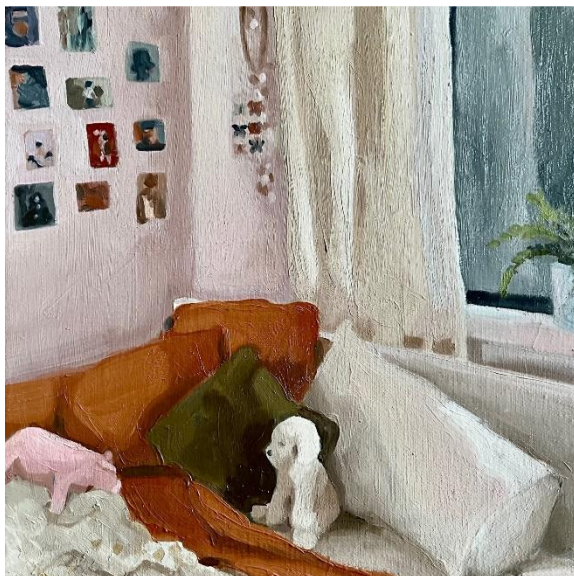

HOMEBODY

This mini release of work was created during a down time when we were unable to travel or roam the land, due to the pandemic restrictions. I eased into a studio practice of painting images of home and took it as an opportunity to enjoy the materiality of paint by painting the everyday.

All works 1- 8 are oil paintings unframed 20 x 20cm \$200 each including postage

1. linen board

2. Wood panel

3. Linen on board

4. Deep edge canvas

5. Deep edge canvas

6. Deep edge canvas

7. Deep edge canvas