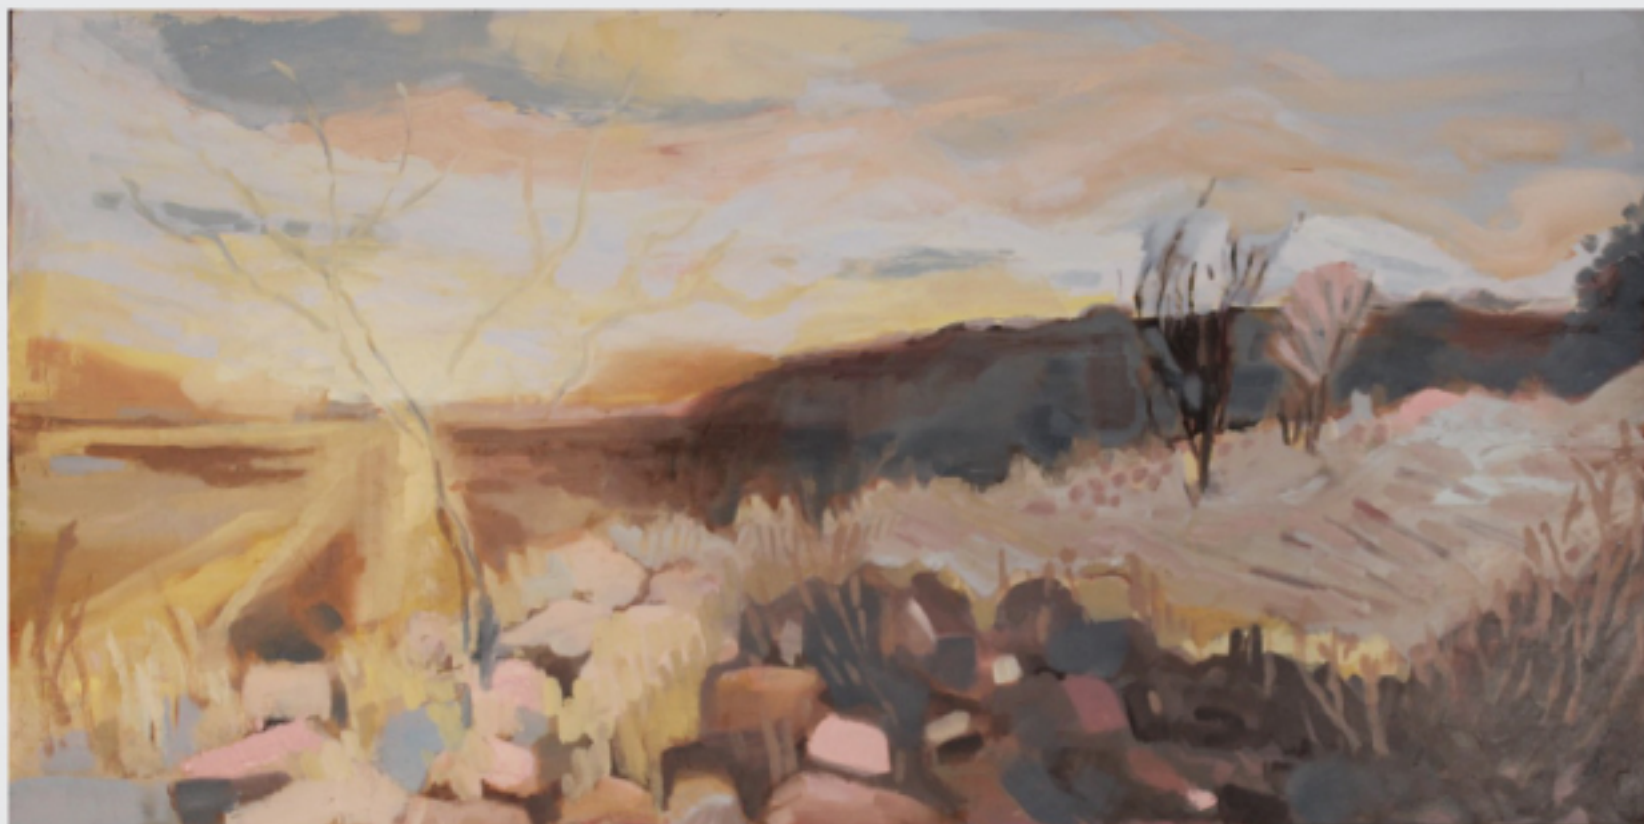

Patrice Wills & Elizabeth Clark

Ancient Sea

FERN STREET GALLERY EXHIBITION

21 Sept - 4 Oct 2020

Patrice Wills and Elizabeth Clark acknowledge that the deepest connection to the land and the heart of understanding this country lay with First Nations People. Time spent with the Warlukurlangu Artists in the remote Warlpiri community of Yuendumu in Central Australia, Northern Territory, inspired a new response to the Australian landscape.

Returning to their studios with sketches, and memories, each embarked on creating a new body of work in which the beauty of the land continued to reverberate in paintings that express a reverence for people and place. Desert inspired paintings that echo the ocean, placed in a seaside gallery, highlight issues of our collective Australian identity and the vastness, diversity and unity of the land and its people.