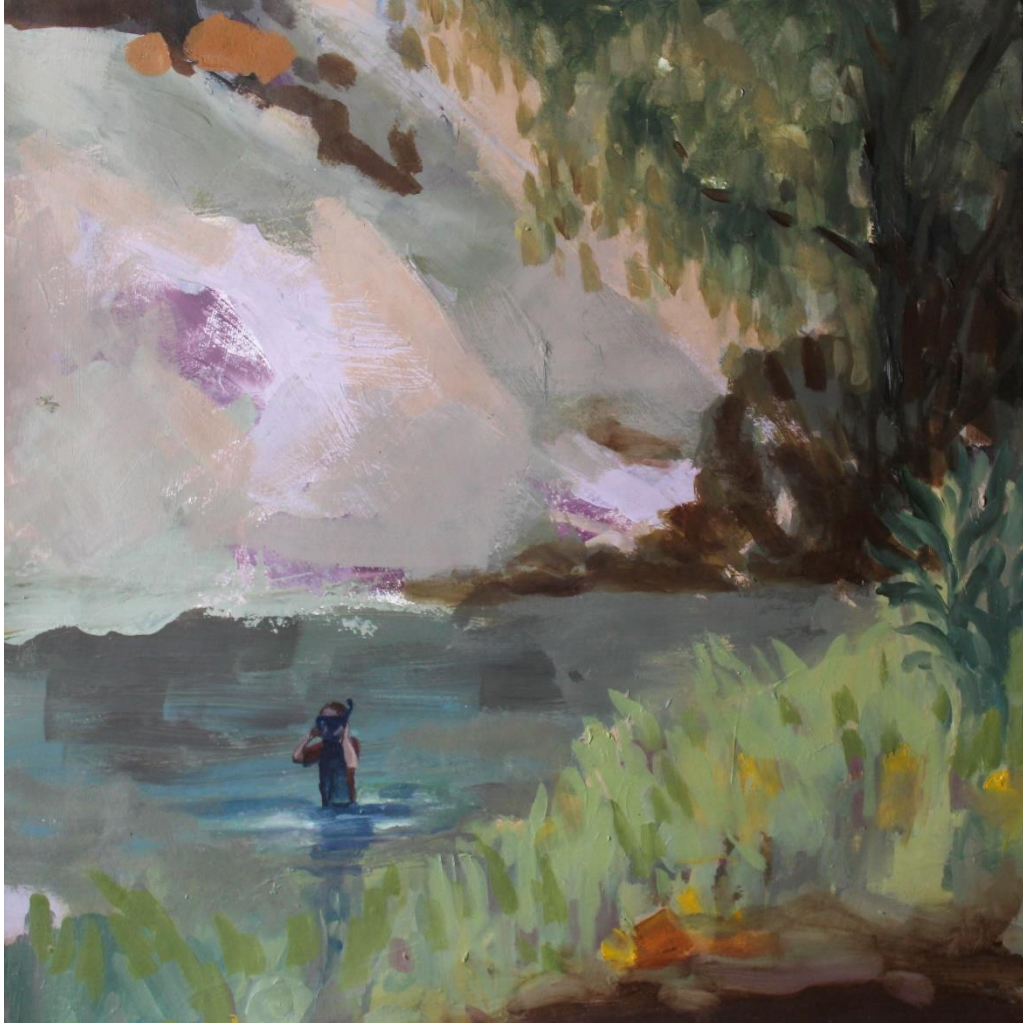

SNORKEL KID 1
Oil on paper
50cm x 50cm
unframed $500